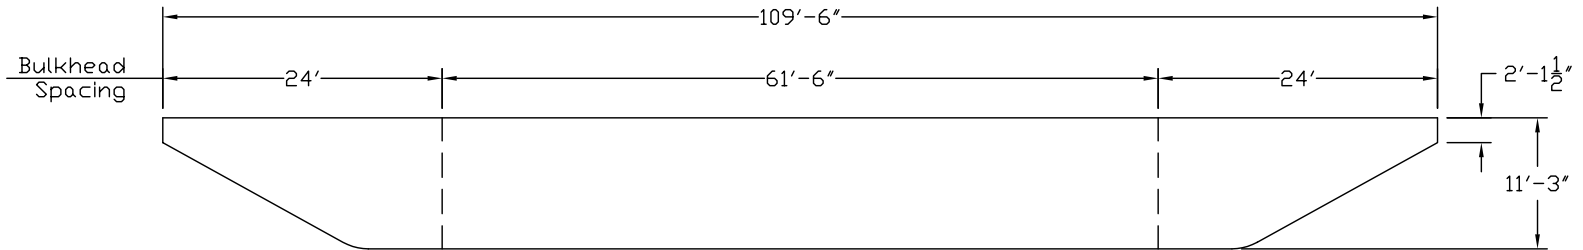

CSM 39 - Deck Plan

CSM 39 - Elevation

LEGEND

-  - Fairlead & Guide Sheave
-  - Hatch
-  - Cleat
-  - Bit

 <b>CS MARINE CONSTRUCTORS, INC.</b>	
TITLE <b>CSM 39 - SPUD BARGE</b>	DATE <b>03/16/09</b>