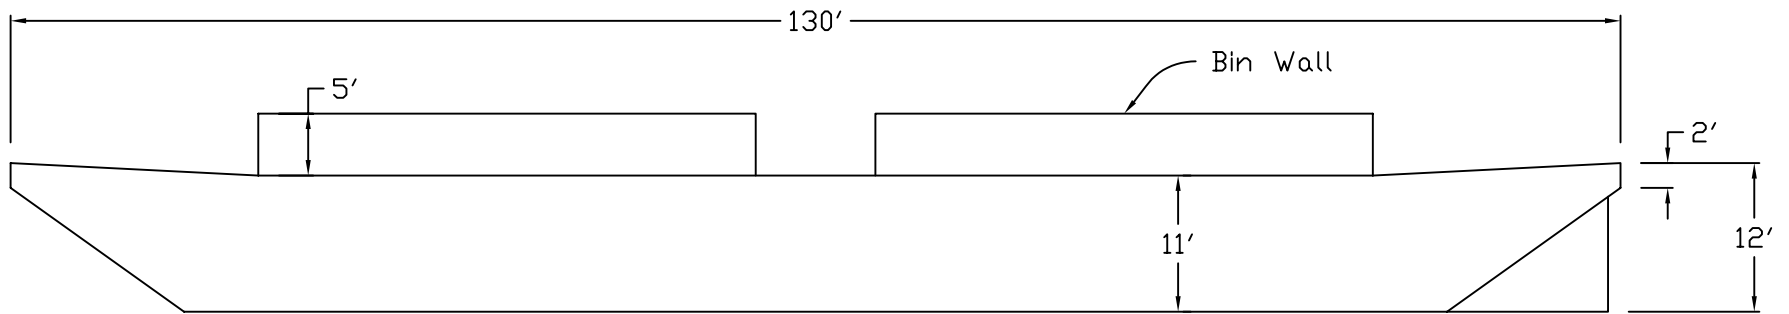

CSM 49 - Deck Plan

CSM 49 - Elevation

LEGEND

-  - Cleat
-  - Hatch
-  - BITT

| | |
|---|-------------------------|
|  CS MARINE CONSTRUCTORS, INC. | |
| TITLE CSM 49 - FLAT BARGE | DATE 03/16/09 |