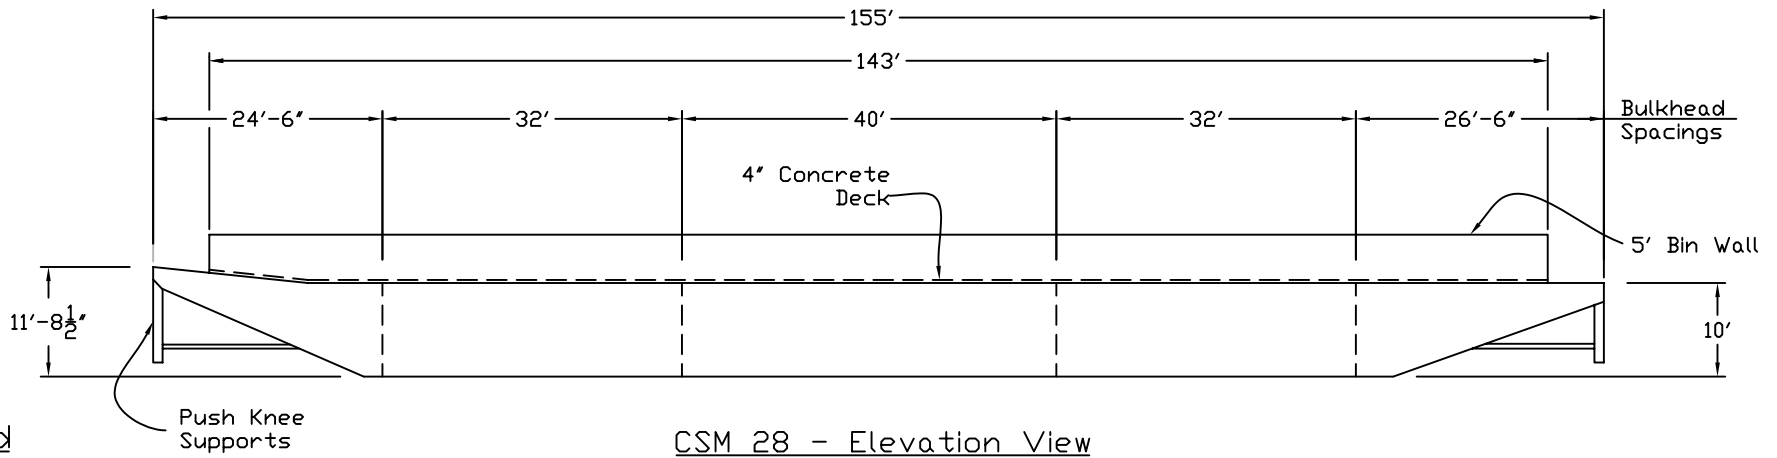

CSM 28 - Deck Plan

Bin Wall
(3 Sides)

CSM 28 - Elevation View

Legend

- - Cleat
- ⊙ - Hatch
- ◆ - Bitt

 CS MARINE CONSTRUCTORS, INC.	
TITLE CSM 28 - FLAT BARGE	DATE 03/16/09