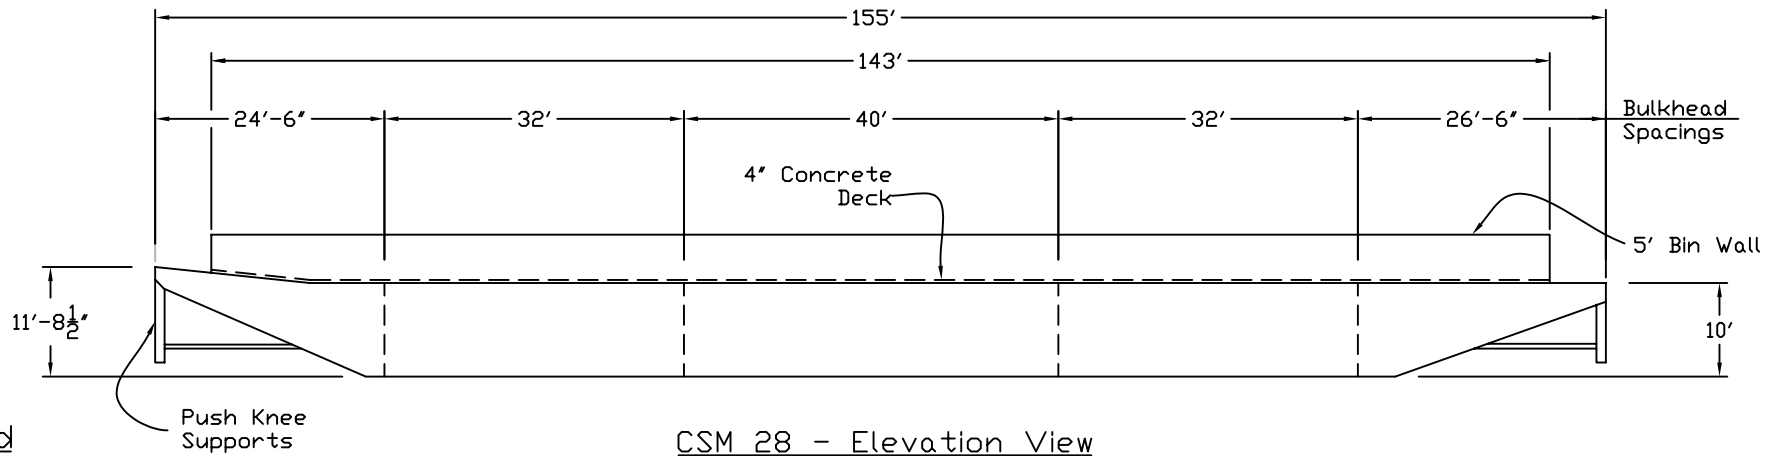

CSM 28 - Deck Plan

CSM 28 - Elevation View

Legend

- - Cleat
- ⊙ - Hatch
- ◆ - Bitt

 CS MARINE CONSTRUCTORS, INC.	
TITLE	DATE
CSM 28 - FLAT BARGE	03/16/09