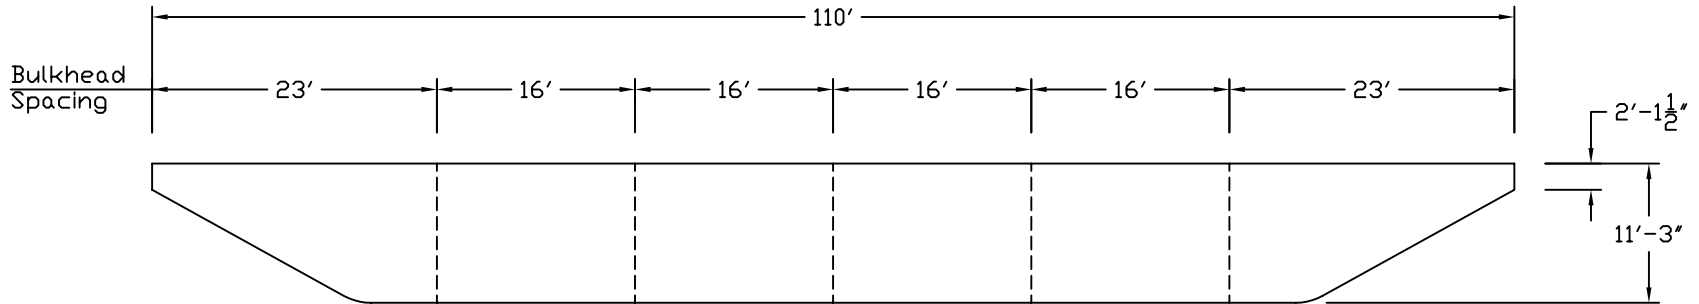

CSM 35 - Deck Plan

CSM 35 - Elevation View

LEGEND

-  - Cleat
-  - Hatch
-  - BITT

 <b>CS MARINE CONSTRUCTORS, INC.</b>	
TITLE CSM 35 - FLAT BARGE	DATE 03/16/09