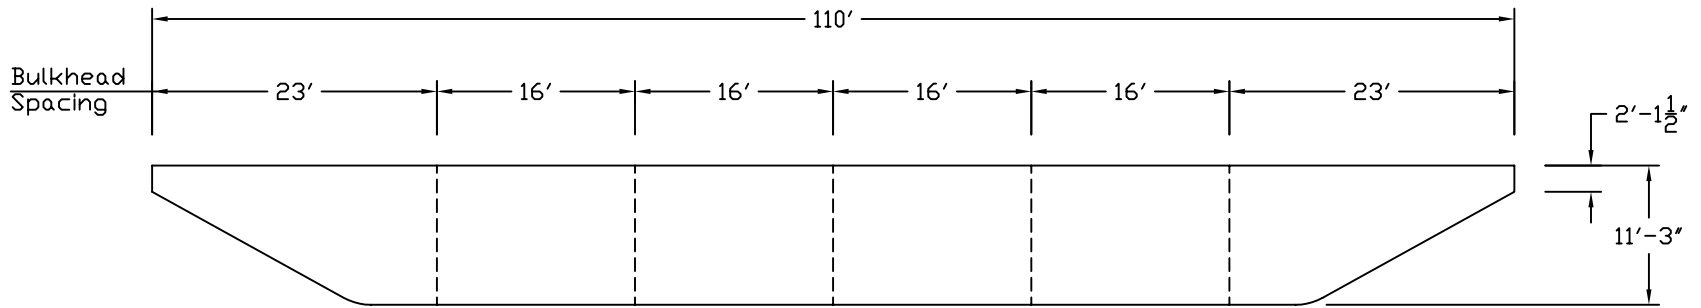

CSM 35 - Deck Plan

CSM 35 - Elevation View

LEGEND

-  - Cleat
-  - Hatch
-  - BITT

 CS MARINE CONSTRUCTORS, INC.	
TITLE CSM 35 - FLAT BARGE	DATE 03/16/09