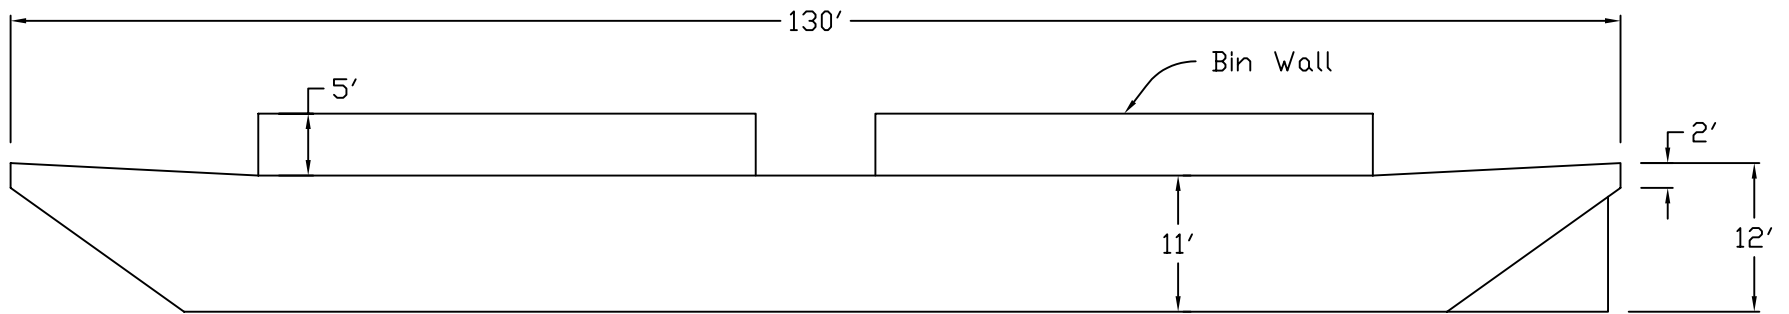

CSM 49 - Deck Plan

CSM 49 - Elevation

LEGEND

-  - Cleat
-  - Hatch
-  - BITT

CS MARINE
CONSTRUCTORS, INC.

TITLE
CSM 49 - FLAT BARGE

DATE
03/16/09