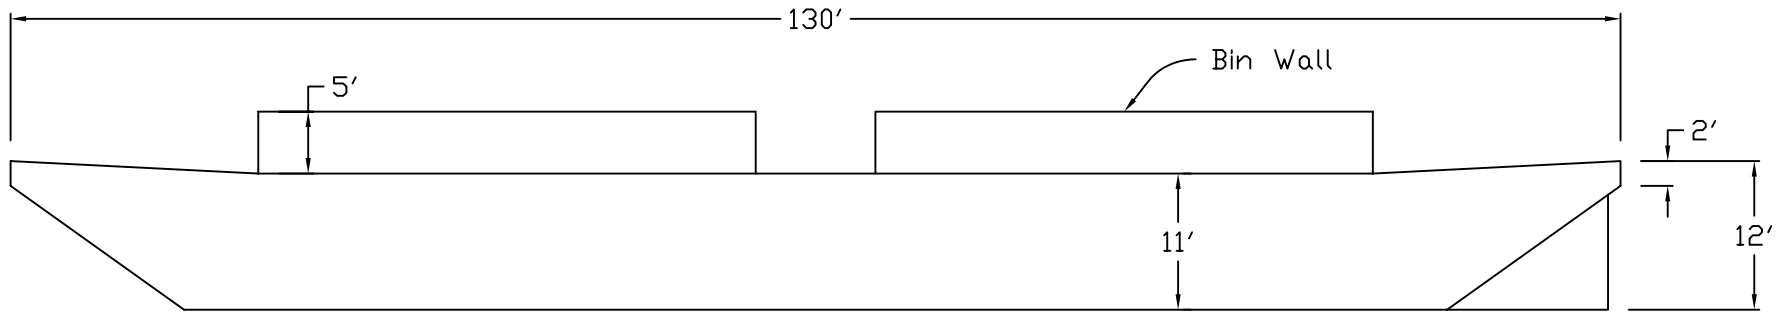

CSM 49 - Deck Plan

CSM 49 - Elevation

LEGEND

-  - Cleat
-  - Hatch
-  - BITT

 <b>CS MARINE CONSTRUCTORS, INC.</b>	
TITLE <b>CSM 49 - FLAT BARGE</b>	DATE <b>03/16/09</b>