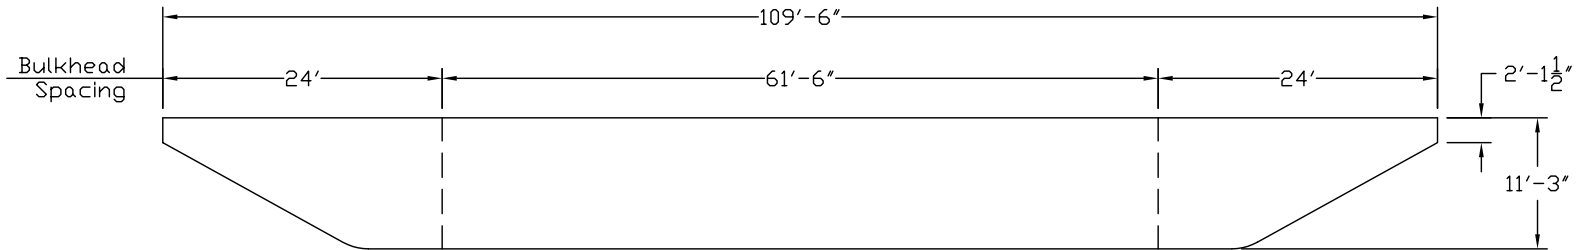

CSM 39 - Deck Plan

CSM 39 - Elevation

LEGEND

-  - Fairlead & Guide Sheave
-  - Hatch
-  - Cleat
-  - Bitt

 CS MARINE CONSTRUCTORS, INC.	
TITLE CSM 39 - SPUD BARGE	DATE 03/16/09